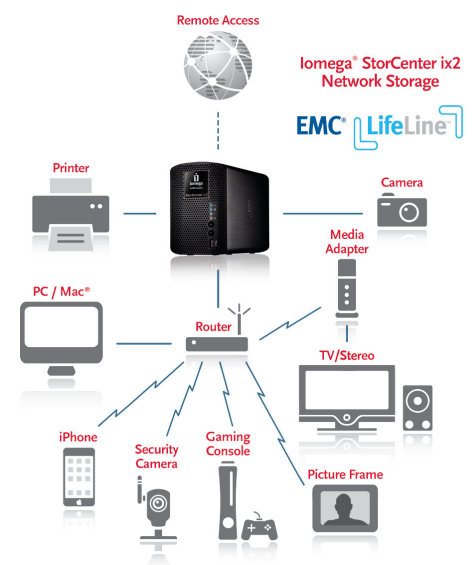

EASY TO USE

An easy four step set-up wizard automatically detects and configures your network settings. Customization tools are also provided for advanced users. Plus, the simple and intuitive user interface makes this product easy for everyone.